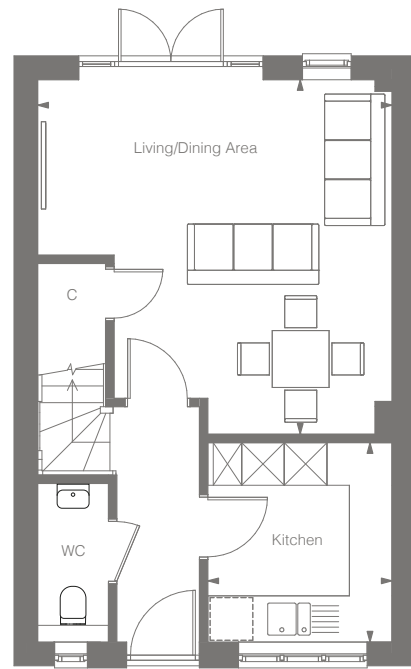

TEMPLEGATE

Keymer Road, West Sussex

The Merrow

2 bedroom home

THAKEHAM

The Merrow

2 bedroom home
78.9 sqm | 843 sqft

GROUND FLOOR

Kitchen	2.80m x 2.59m	9'0" x 8'6"
Living / Dining Area	4.98m x 4.98m	16'6" x 16'6"

FIRST FLOOR

Bedroom 1	4.98m x 2.86m	16'6" x 9'6"
Bedroom 2	3.31m x 2.83m	11'0" x 9'6"

KEY: W – Wardrobe, C – Cupboard