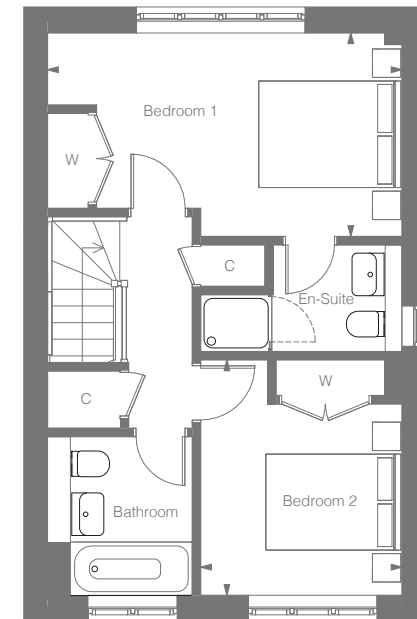

TEMPLEGATE

Keymer Road, West Sussex

The Merrow

2 bedroom home

THAKEHAM

The Merrow

2 bedroom home
78.9 sqm | 843 sqft

GROUND FLOOR

Kitchen	2.80m x 2.59m	9'0" x 8'6"
Living / Dining Area	4.98m x 4.98m	16'6" x 16'6"

FIRST FLOOR

Bedroom 1	4.98m x 2.86m	16'6" x 9'6"
Bedroom 2	3.31m x 2.83m	11'0" x 9'6"

KEY: W – Wardrobe, C – Cupboard